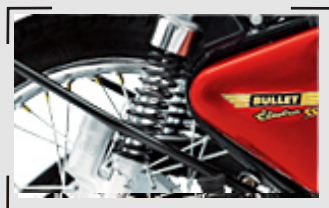

Gas Filled Shock Absorbers